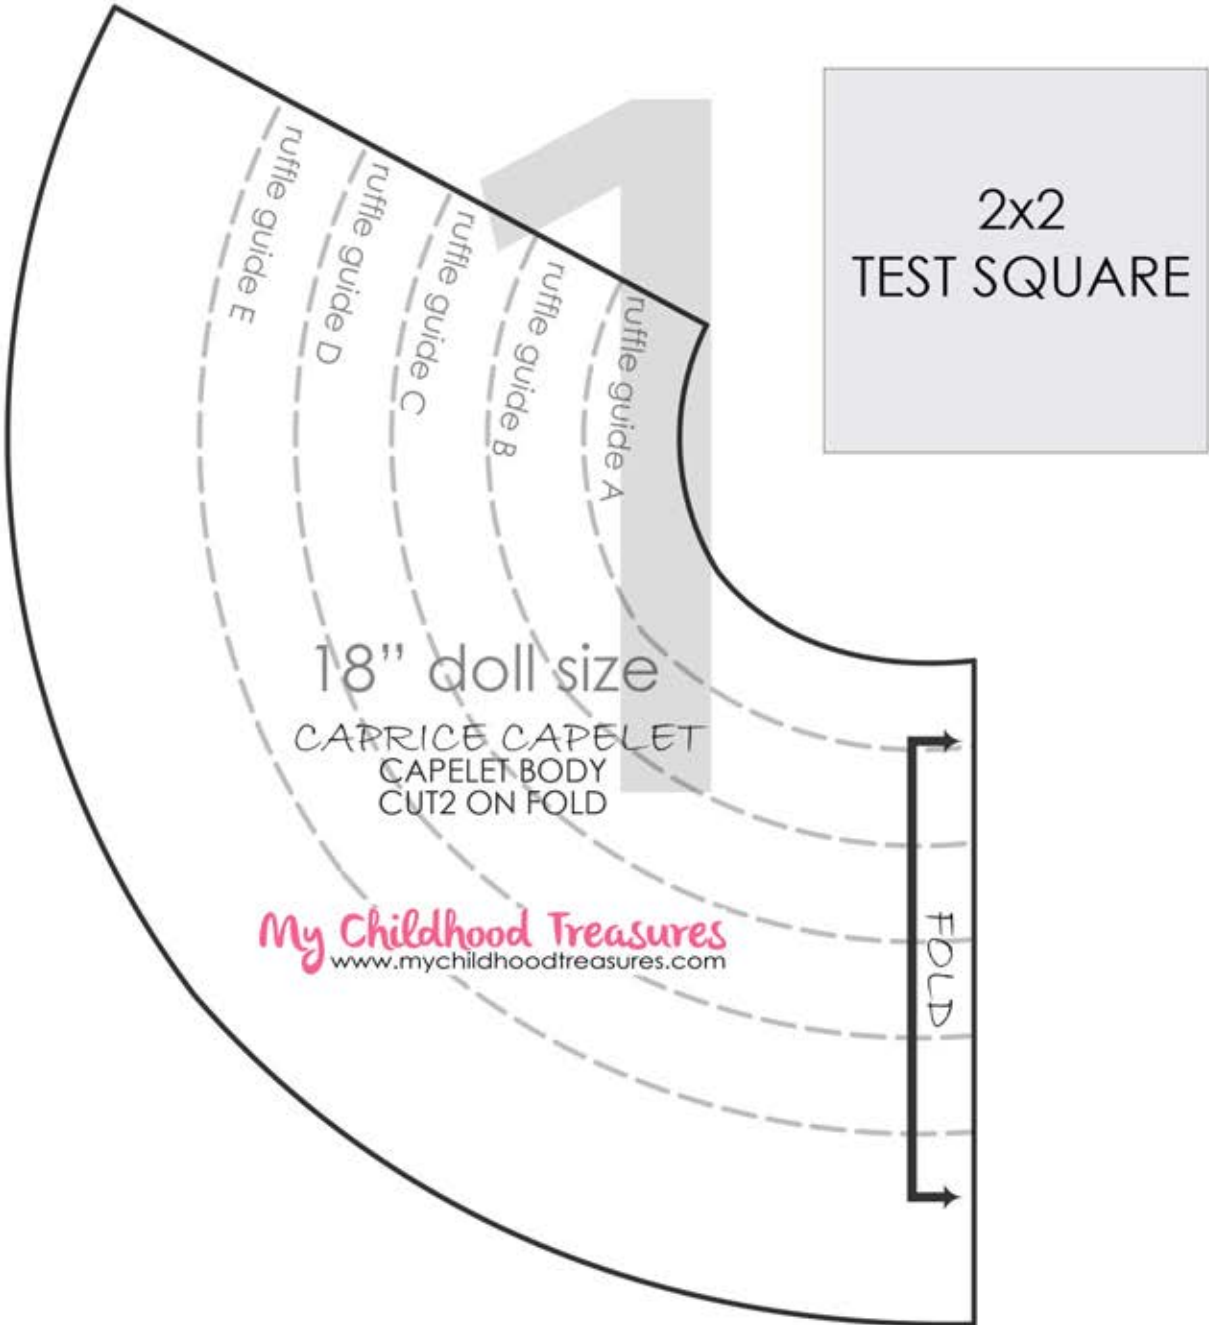

**My Childhood Treasures**  
www.mychildhoodtreasures.com

CAPRICE C  
RUFFLE  
CUT 1 ON

**My Childhood Treasures**  
www.mychildhoodtreasures.com

CAPRICE CAPELE  
RUFFLE D  
CUT 1 ON FOLD

CAPELET  
LEE  
N FOLD

18" doll size

ET

18" doll size

*My Childhood Treasures*  
www.mychildhoodtreasures.com

CAPRICE CAPELET  
RUFFLE C  
CUT 1 ON FOLD

18" doll size

*My Childhood Treasures*  
www.mychildhoodtreasures.com

CAPRICE CAPELET  
RUFFLE B  
CUT 1 ON FOLD

18" doll size

*My Childhood Treasures*  
www.mychildhoodtreasures.com

18" doll size  
CAPRICE CAPELET  
RUFFLE A  
CUT 1 ON FOLD